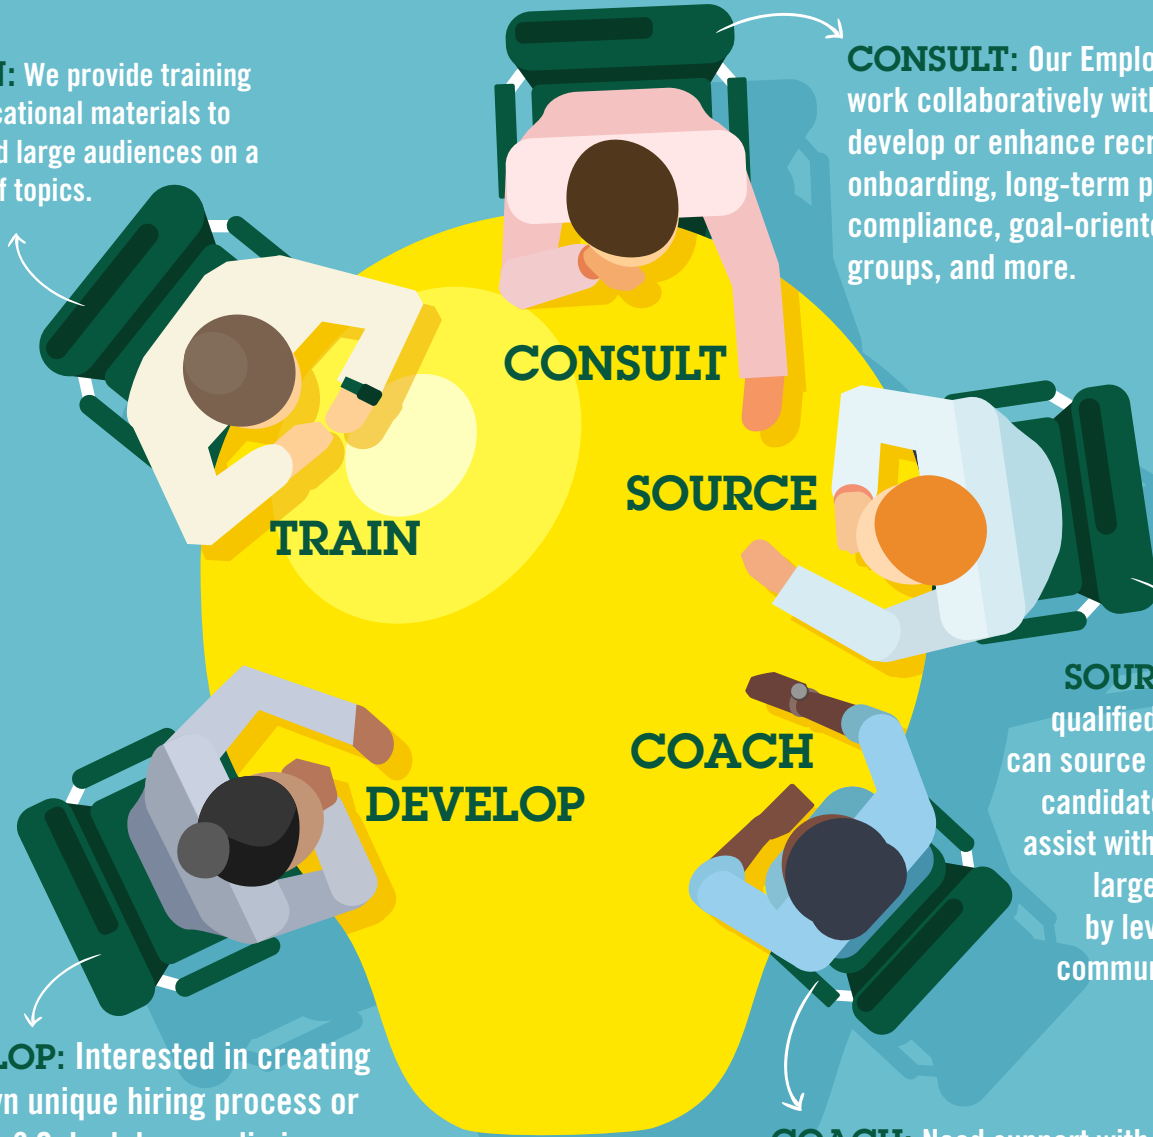

BUSINESS SOLUTIONS FOR ALL

*We recognize that every business functions differently so we at **LAUNCH** create a customized plan to address your unique needs.*

LAUNCH™

Business Solutions

TRAIN: We provide training and educational materials to small and large audiences on a variety of topics.

CONSULT: Our Employment Specialists work collaboratively with businesses to develop or enhance recruitment practices, onboarding, long-term productivity, ADA compliance, goal-oriented resource groups, and more.

SOURCE: Looking for qualified applicants? You can source from our diverse candidate base or we can assist with sourcing from a larger candidate pool by leveraging our vast community connections.

DEVELOP: Interested in creating your own unique hiring process or program? Schedule a preliminary call to learn about our business-centered approach.